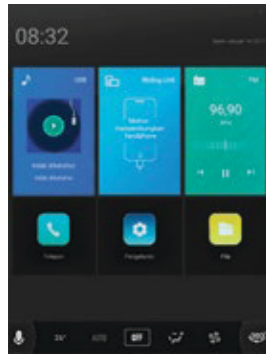

One Push Button
(Engine Start Stop Button)

Luxury Meter Cluster
with 7" Color MID

Leather Wrapped Steering Wheel
with Instrument Combination
Control Switch

Cruise Control

Power Window

Two Tone Door Trim

Power Outlet

Keyless Entry

Rear Bumper
with Silver Finished Skid Plate

Colours and accessories are for illustrative purpose only. Colours and finishes replicated are subject to limitations of the printing process and may vary from actual colour and paint finish. SAIC Motor endorses policy of continuous improvement and reserves the right to make changes at any time without notice to colours, accessories, material, shape, specifications and models. Items may be discontinued at any time. Actual specification may vary from vehicles shown.

SMART MULTIMEDIA WITH 10.4" TOUCHSCREEN

FOR INTEGRATED CONTROL EXPERIENCE

Multi Information Home Screen

Music Player with Bluetooth & AUX Connection

Bluetooth Phone Connection

Wuling Link

AM/FM Radio

Auto Air Conditioning