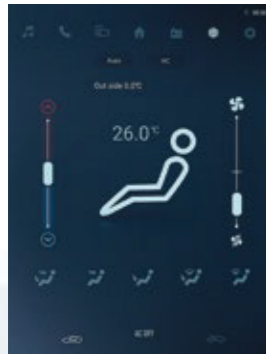

SMART MULTIMEDIA WITH 10.4" TOUCHSCREEN

FOR INTEGRATED CONTROL EXPERIENCE

Multi Information Home Screen

Music Player with Bluetooth & AUX Connection

Bluetooth Phone Connection

Wuling Link

AM/FM Radio

Auto Air Conditioning

Audio Settings

Window, Light Door Control

Tire Pressure Monitoring System

360° Camera Display

EXTENSIVE PANORAMIC SUNROOF

FOR ENJOYABLE JOURNEY

Panoramic Sunroof measures 0.82 m2, the widest in its class. Gives a luxurious atmosphere and makes Travel becomes more fun