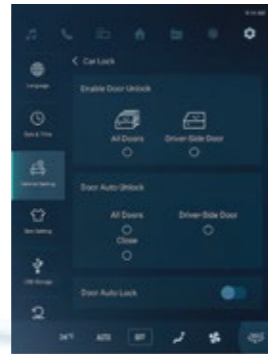

Keyless Entry

Rear Bumper
with Silver Finished Skid Plate

Colours and accessories are for illustrative purpose only. Colours and finishes replicated are subject to limitations of the printing process and may vary from actual colour and paint finish. SAIC Motor endorses policy of continuous improvement and reserves the right to make changes at any time without notice to colours, accessories, material, shape, specifications and models. Items may be discontinued at any time. Actual specification may vary from vehicles shown.

SMART MULTIMEDIA WITH 10.4" TOUCHSCREEN

FOR INTEGRATED CONTROL EXPERIENCE

Multi Information Home Screen

Music Player with Bluetooth & AUX Connection

Bluetooth Phone Connection

Wuling Link

AM/FM Radio

Auto Air Conditioning

Audio Settings

Window, Light Door Control

Tire Pressure Monitoring System

360° Camera Display

EXTENSIVE PANORAMIC SUNROOF

FOR ENJOYABLE JOURNEY

Panoramic Sunroof measures 0.82 m2, the widest in its class. Gives a luxurious atmosphere and makes Travel becomes more fun

Overhead Cluster Control

Aircraft cockpit inspired settings panel makes it easy to use the panoramic sunroof and cabin lights

Soft Touch Panel

Semi Leather Seat

2nd Row A/C Ventilation

Rear Seat Pocket

Center Console & Cup Holder