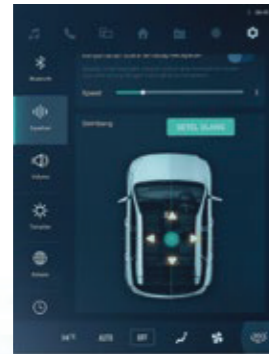

SMART MULTIMEDIA WITH 10.4" TOUCHSCREEN

FOR INTEGRATED CONTROL EXPERIENCE

Multi Information Home Screen

Music Player with Bluetooth & AUX Connection

Bluetooth Phone Connection

Wuling Link

AM/FM Radio

Auto Air Conditioning

Audio Settings

Window, Light Door Control

Tire Pressure Monitoring System

360° Camera Display

EXTENSIVE PANORAMIC SUNROOF

FOR ENJOYABLE JOURNEY

Panoramic Sunroof measures 0.82 m2, the widest in its class. Gives a luxurious atmosphere and makes Travel becomes more fun

Overhead Cluster Control

Aircraft cockpit inspired settings panel makes it easy to use the panoramic sunroof and cabin lights

Soft Touch Panel

Semi Leather Seat

2nd Row A/C Ventilation

Rear Seat Pocket

Center Console & Cup Holder