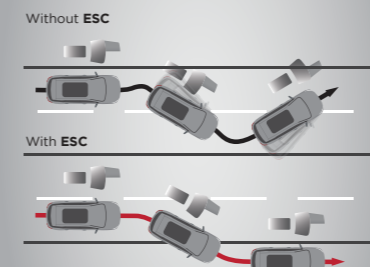

Technology and safety features on Wuling Almaz has high standard for a sense of calm when you drive.

High Safety Standard Chassis with Optimized Design and Material

FULL SURROUND VIEW WITH 360° CAMERA

Provides a through view around the car, so that makes it easier for you when parking or maneuvering in the area limited.

Front View Camera

Rear View Camera

Electric Outer Mirror with LED Turn Signal Lamp & Side View Camera

Electric Parking Brake (EPB) + Automatic Vehicle Holding (AVH)

Control Cluster for Outer Mirror, 360° Camera & Headlamp Height Adjuster

Rear Upper Spoiler with LED High Mount Stop Lamp

ESC (Electronic Stability Control)

ABS (Anti-lock Braking System)
EBD (Electronic Brake-force Distribution)
BA (Brake Assist)

ESS (Emergency Stop Signal)

Dual Front Airbags & Front Side Airbags