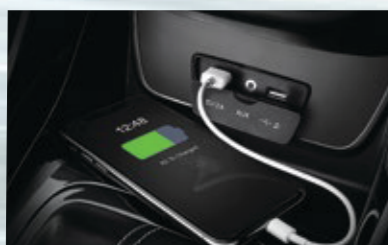

One Push Button
(Engine Start Stop Button)

Luxury Meter Cluster
with 7" Color MID

Leather Wrapped Steering Wheel
with Instrument Combination
Control Switch

Cruise Control

Power Window

Two Tone Door Trim

Power Outlet

Electric Seat Adjuster

Infinity Audio System by Harman®

STUNNING APPEARANCE

Aggressive Front Grille

Integrated Future Eyes LED

LED Projector Headlamp

Floating Roof Design

Electric Outer Mirror
with LED Turn Signal