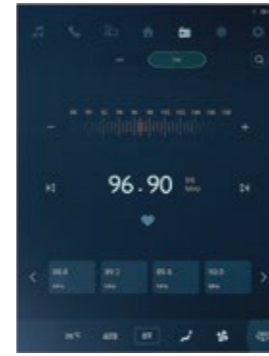

SMART MULTIMEDIA WITH 10.4" TOUCHSCREEN

FOR INTEGRATED CONTROL EXPERIENCE

Multi Information Home Screen

Music Player with Bluetooth & AUX Connection

Bluetooth Phone Connection

Wuling Link

AM/FM Radio

Auto Air Conditioning

Audio Settings

Window, Light Door Control

Tire Pressure Monitoring System

360° Camera Display

EXTENSIVE PANORAMIC SUNROOF

FOR ENJOYABLE JOURNEY

Panoramic Sunroof measures 0.82 m2, the widest in its class. Gives a luxurious atmosphere and makes Travel becomes more fun