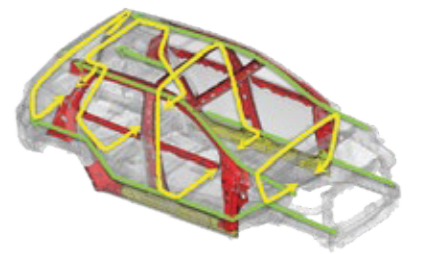

Technology and safety features on Wuling Almaz has high standard for a sense of calm when you drive.

High Safety Standard Chassis with Optimized Design and Material

FULL SURROUND VIEW WITH 360° CAMERA

Provides a through view around the car, so that makes it easier for you when parking or maneuvering in the area limited.