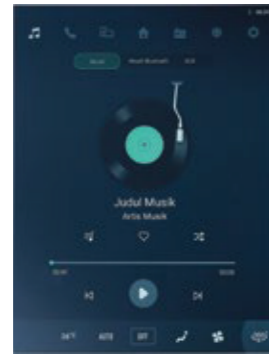

One Push Button
(Engine Start Stop Button)

Luxury Meter Cluster
with 7" Color MID

Leather Wrapped Steering Wheel
with Instrument Combination
Control Switch

Cruise Control

Power Window

Two Tone Door Trim

Power Outlet

Electric Seat Adjuster

Infinity Audio System by Harman®

STUNNING APPEARANCE

Aggressive Front Grille

Integrated Future Eyes LED

LED Projector Headlamp

Floating Roof Design

Electric Outer Mirror
with LED Turn Signal

Keyless Entry

Rear Bumper
with Silver Finished Skid Plate

Colours and accessories are for illustrative purpose only. Colours and finishes replicated are subject to limitations of the printing process and may vary from actual colour and paint finish. SAIC Motor endorses policy of continuous improvement and reserves the right to make changes at any time without notice to colours, accessories, material, shape, specifications and models. Items may be discontinued at any time. Actual specification may vary from vehicles shown.

SMART MULTIMEDIA WITH 10.4" TOUCHSCREEN

FOR INTEGRATED CONTROL EXPERIENCE

Multi Information Home Screen

Music Player with Bluetooth & AUX Connection

Bluetooth Phone Connection

Wuling Link

AM/FM Radio

Auto Air Conditioning