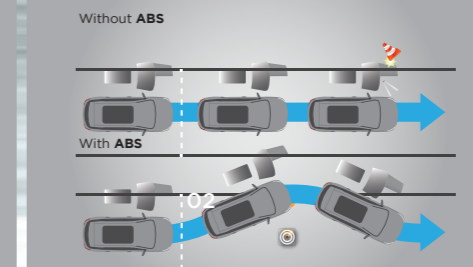

ABS (Anti-lock Braking System)
EBD (Electronic Brake-force Distribution)
BA (Brake Assist)